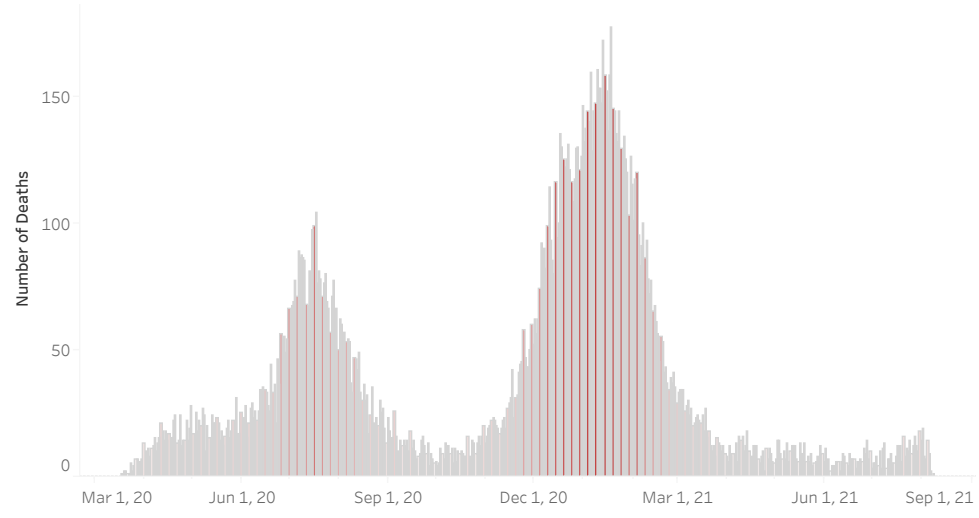

COVID-19 Deaths (total)

18,406

New COVID-19 Deaths Reported Today

6

Hover over the icon to get more information on the data in this dashboard.

COVID-19 Deaths by County

Data will not be shown for counties with fewer than three deaths.

© Mapbox © OSM

COVID-19 Deaths by Date of Death

Recent deaths may not be reported yet. Cases missing the date of death are excluded from the graph above, but are included in all other numbers.

COVID-19 Deaths by Gender