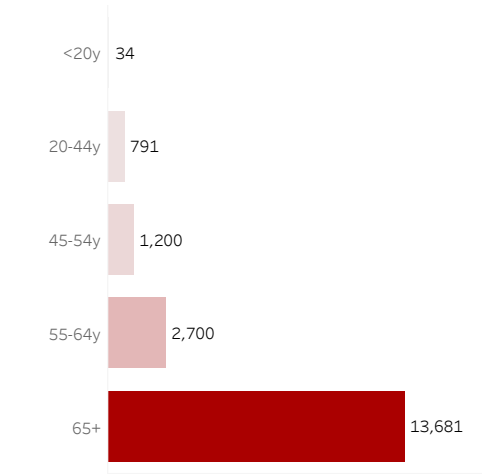

COVID-19 Deaths (total)

18,406

New COVID-19 Deaths Reported Today

6

Hover over the icon to get more information on the data in this dashboard.

COVID-19 Deaths by County

Data will not be shown for counties with fewer than three deaths.

© Mapbox © OSM

COVID-19 Deaths by Date of Death

Recent deaths may not be reported yet. Cases missing the date of death are excluded from the graph above, but are included in all other numbers.

COVID-19 Deaths by Gender

COVID-19 Deaths by Age Group

COVID-19 Deaths by Race/Ethnicity

Date Updated: 8/11/2021